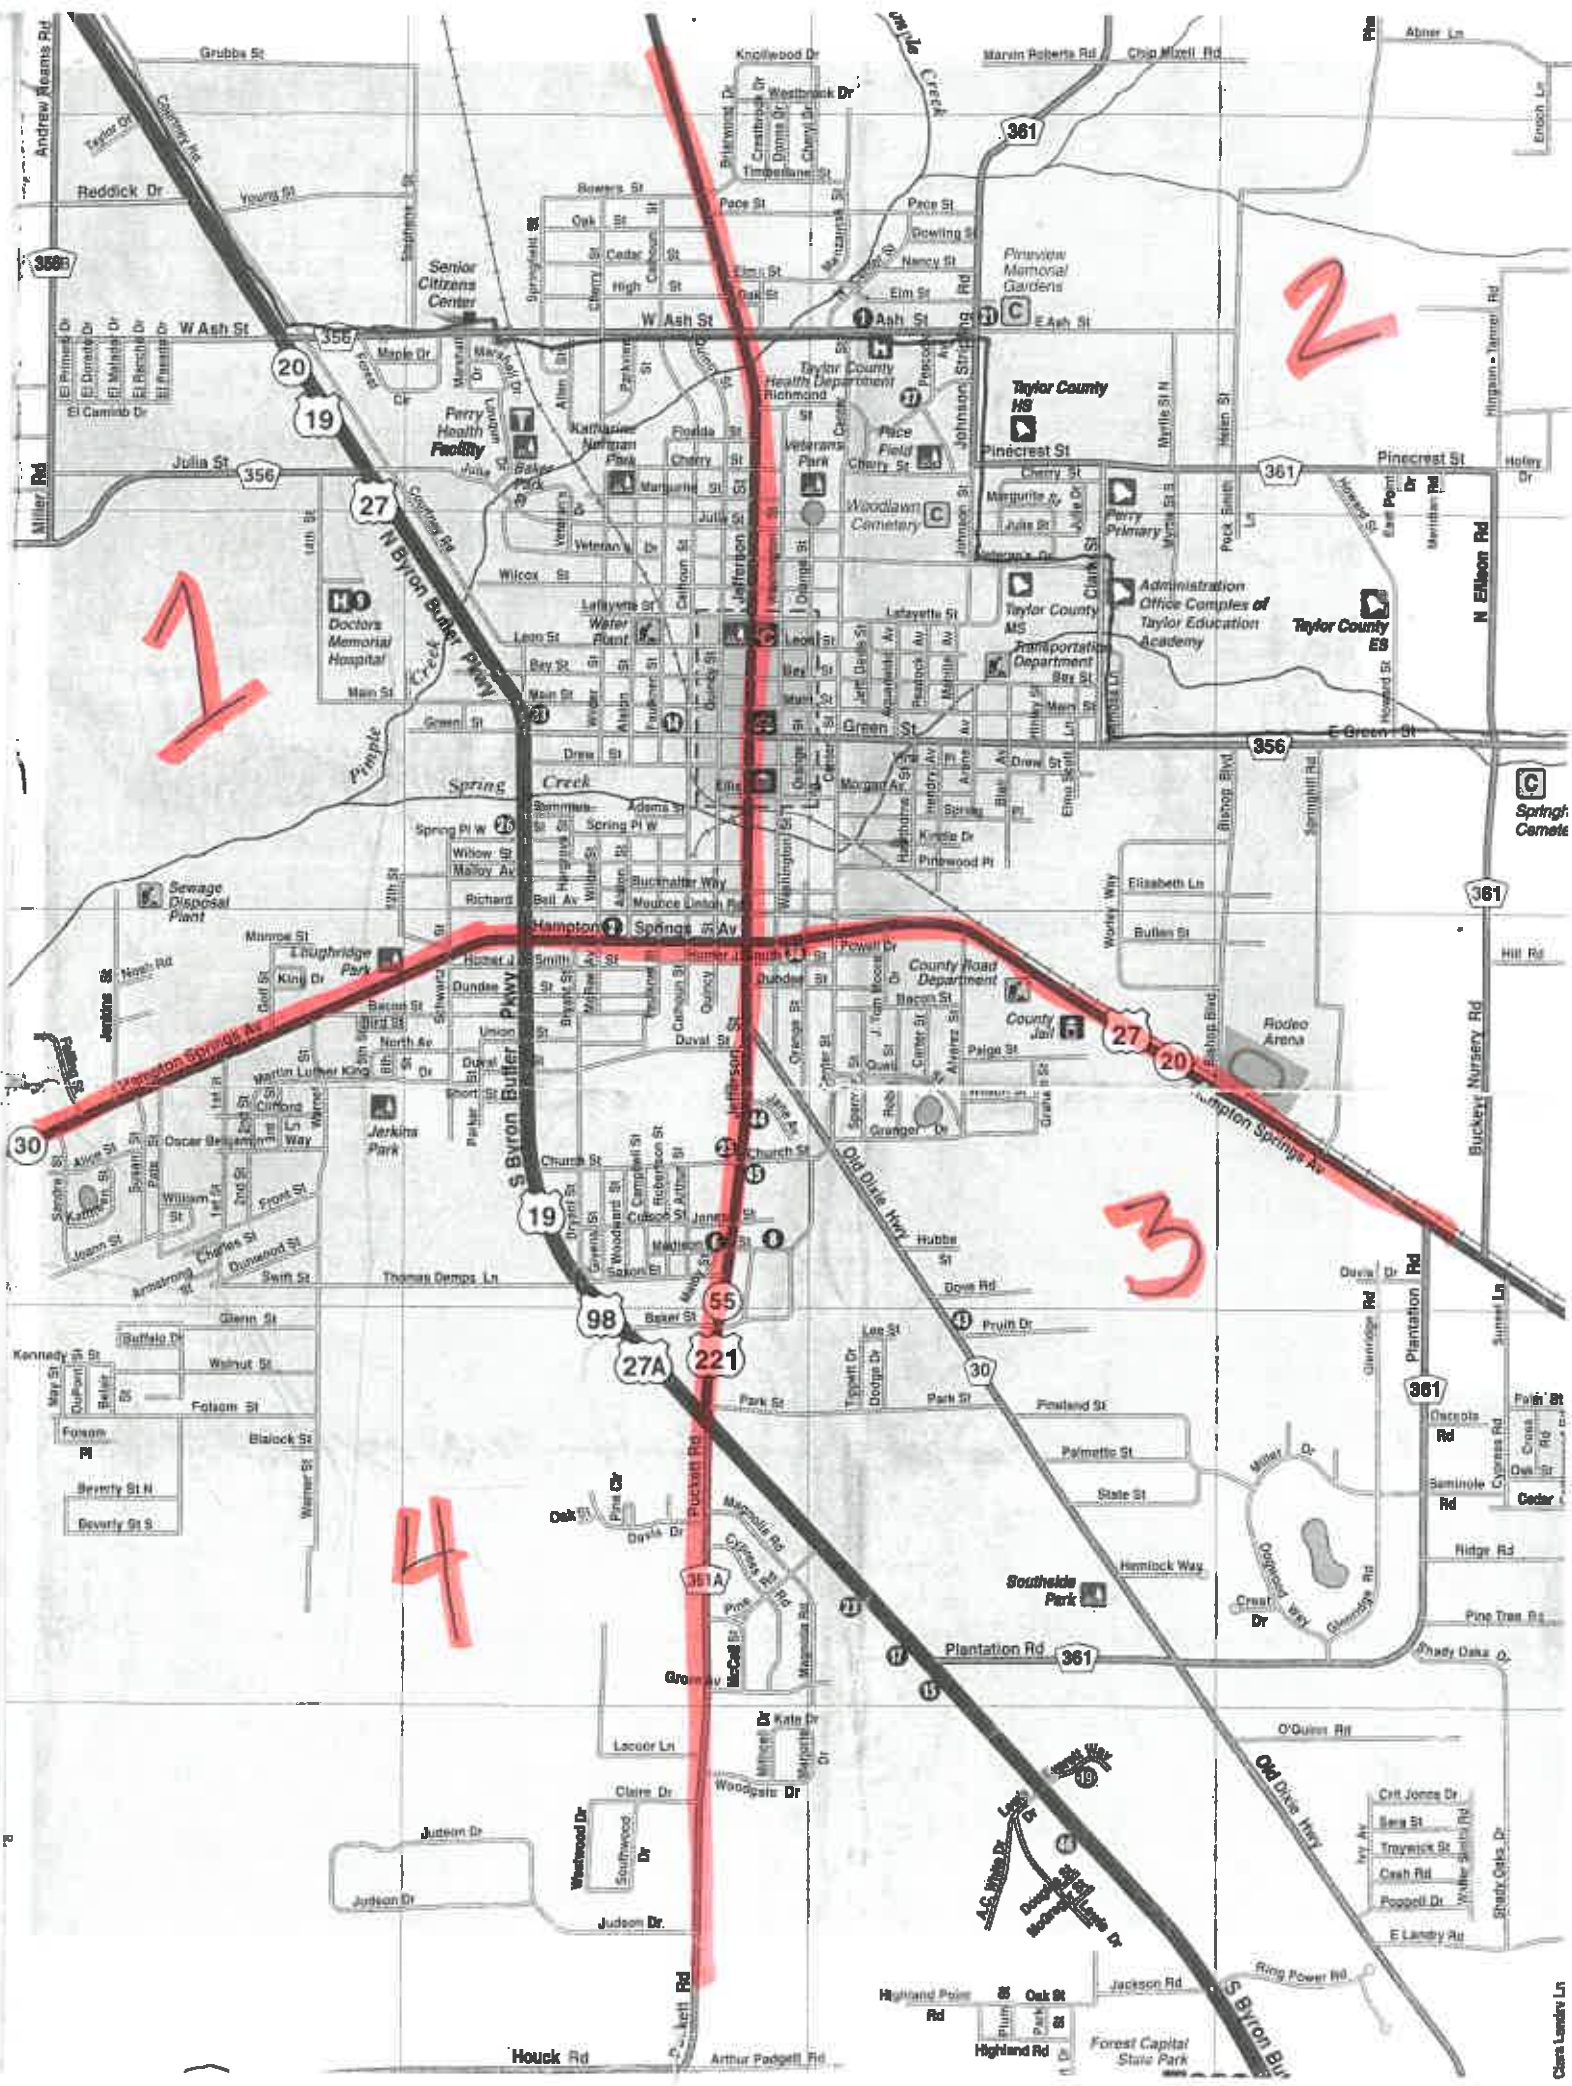

## **Zone Trash Pick-Up Information and Schedule 2022**

There are 4 trash pick-up zones, each with their own designated pick up day. Trash can only be placed roadside the weekend before your zone pickup. Placing trash roadside, other than the day before your zone pickup is prohibited. All the pickup days are on a Monday, other than holidays. See schedule below.

Vegetative debris is a separate pile that can be placed roadside at anytime. Anything mixed with vegetative debris pile is prohibited.

### **Dates are Mondays unless otherwise noted.**

**Zone 1:** Jan 3, Feb 7, Mar 7, Apr 4, May 2, Jun 6, *Tuesday* Jul 5, Aug 1, *Tuesday* Sept 6, Oct 3, Nov 7, Dec 5

**Zone 2:** Jan 10, Feb 14, Mar 14, Apr 11, May 9, Jun 13, Jul 11, Aug 8, Sept 12, Oct 10, Nov 14, Dec 12

**Zone 3:** *Tuesday* Jan 18, Feb 21, Mar 21, Apr 18, May 16, Jun 20, Jul 18, Aug 15, Sept 19, Oct 17, Nov 21, Dec 19

**Zone 4:** Jan 24, Feb 28, Mar 28, Apr 25, May 23, Jun 27, Jul 25, Aug 22, Sept 26, Oct 24, Nov 28, *Tuesday* Dec 27